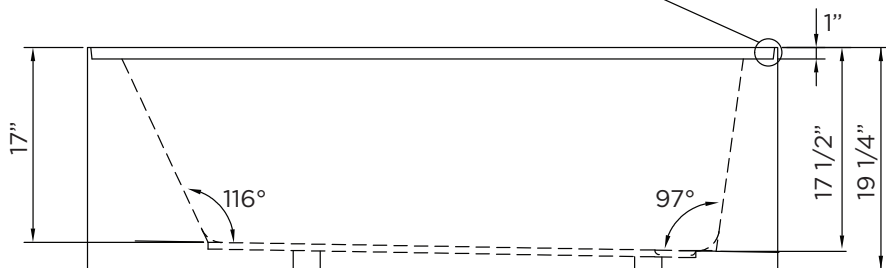

SPECIFICATIONS / TECHNICAL DATA

BATHTUB APRON

ATTENTION! Dimensions may vary by up to 3/8". It is highly recommended to pull all dimensions of actual model for installation and measuring purposes.

MODEL# BTA303-R