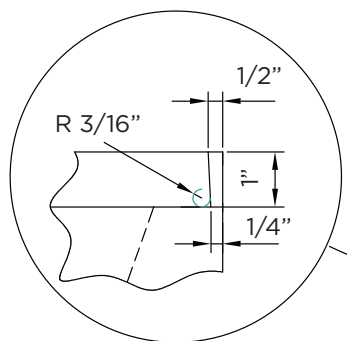

SPECIFICATIONS / TECHNICAL DATA

BATHTUB APRON

ATTENTION! Dimensions may vary by up to 3/8". It is highly recommended to pull all dimensions of actual model for installation and measuring purposes.

MODEL# BTA303-R