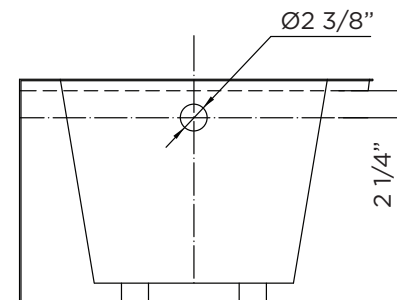

SPECIFICATIONS / TECHNICAL DATA

BATHTUB APRON

ATTENTION! Dimensions may vary by up to 3/8". It is highly recommended to pull all dimensions of actual model for installation and measuring purposes.

MODEL# BTA303-R