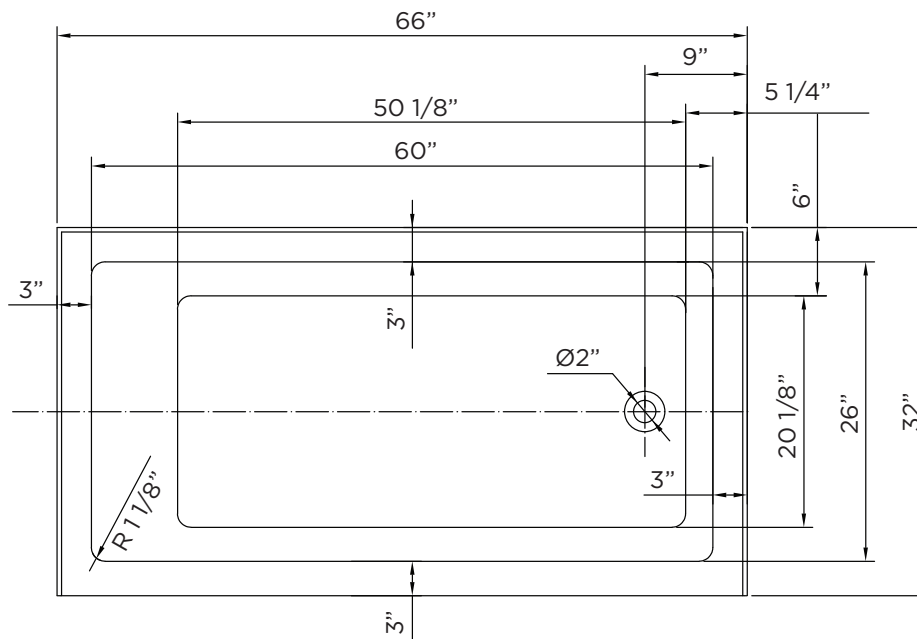

SPECIFICATIONS / TECHNICAL DATA

BATHTUB APRON

ATTENTION! Dimensions may vary by up to 3/8". It is highly recommended to pull all dimensions of actual model for installation and measuring purposes.

MODEL# BTA303-R